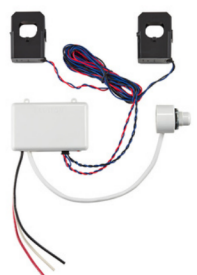

SMART HOME OPTIONS [Ⓢ]

Leviton Whole Home Energy Monitor

Leviton Smart Switches

Leviton Smart Breakers

Nest Smart Thermostat

Ring Floodlight Camera

Nest Smart Smoke/CO Alarm

Ring Video Doorbell

Schlage Wi-Fi Deadbolt

SMART HOME PACKAGES

Smart Essentials

- Whole home energy monitor in electrical panel
- Smart switches for great room and exterior lighting
- Smart deadbolt on front door

Smart Plus

- all items in Essentials package plus:
- Smart breakers for appliance circuits
- Smart smoke/CO alarms
- Video doorbell