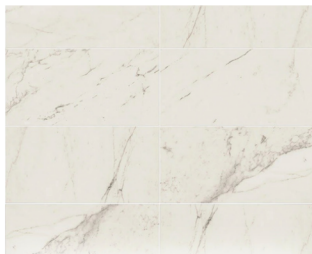

All butcher block countertops come with a square edge.

Ⓢ = upgrade

FLOORING OPTIONS

Standard

Discount

White Oak

White Oak

Bath Vinyl

Vinyl Plank - Hemlock

Vinyl Plank - Hickory

Upgrades 💰

Hickory - Saddle

Hickory - Saddle

Hickory - Natural

Hickory - Natural

Classentino Marble-Palazzo White Tile

Archeology - Chaco Canyon Tile

Cavatina - Encore Tile

American Estates-Saddle Tile

Urban District - Midtown Tile

Urban District - Garden Tile

Subway Glossy - White Tile

💰 = upgrade

NEW