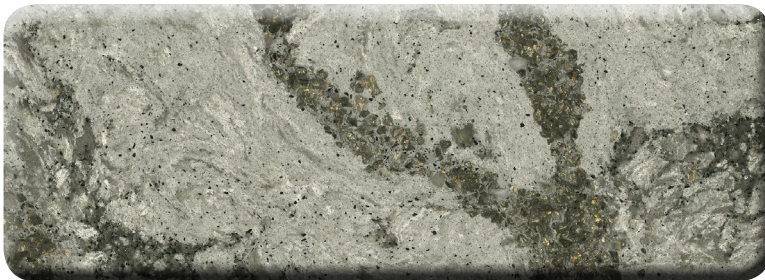

Hazelnut

Rosemary

Ash Aggregate

Lava Rock

Cosmos Prima

Sorrel

EDGE PROFILES

Corian solid surface counter tops are an available upgrade from the typical laminate tops. Choose from the (6) colors as listed at left.

You also have a choice of edge profiles. Choose from the list above.

[Ⓢ] = upgrade

COUNTER TOPS - QUARTZ [Ⓢ]

C A M B R I A [®]

Clovelly

Bellingham

Galloway

Langdon

Armitage

Charlestown

EDGE PROFILES

bevel

demi-bullnose

eased

ogee

quarter round