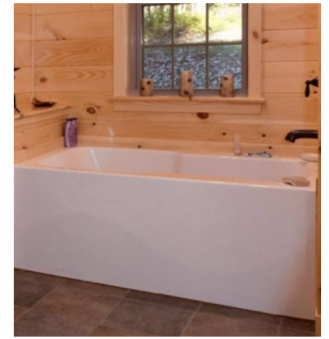

BATHROOM OPTIONS 💰

Tile Showers

Wetwall Showers

Free Standing Tub

Jetted Tub

Laminate Shower Niche

Laminate Shower Seat

Standard Bathroom Options

- Fiberglass Tubs/Showers
- Solid Pine Cabinetry
- Cultured Marble Vanity Tops (White on Biscuit)
- Moen plumbing fixtures

💰 = upgrade, unless included on floor plan

TILE CHOICES

Choco Canyon

12x24 Rectangle