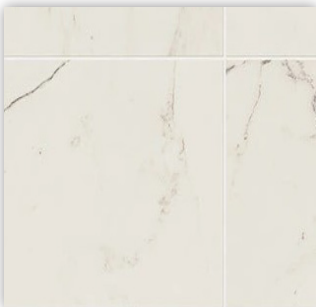

American Estates - Saddle

12x24 Rectangle