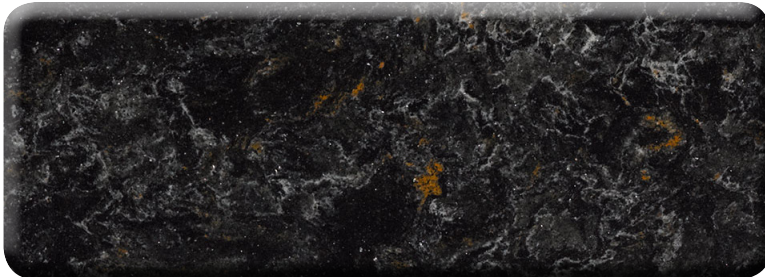

COUNTER TOPS - QUARTZ [Ⓢ]

C A M B R I A ®

Armitage

EDGE PROFILES

Cambria quartz counter tops are an available upgrade from the typical laminate tops. Choose from the (6) colors as listed at left.

You also have a choice of edge profiles. Choose from the list above.

[Ⓢ] = upgrade