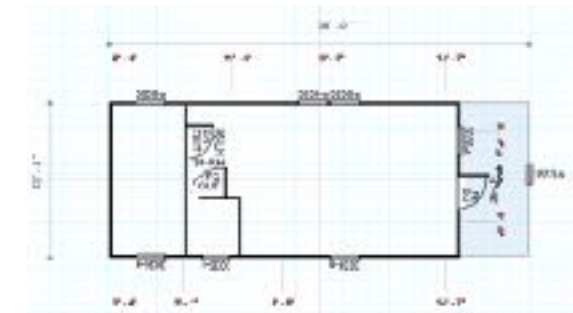

12' x 28' Camping Cabin

Floor Plan MP1228 Starting at \$23,000

- 4' Porch 36" Door with Glass 5 insulated windows
- Insulation package including foam in floor, Finished interior in pine,
- Electric package 100 amp Box, Receptacles and lights customized by floor plan

12' 15' Camping Cabins

Include 5 Insulated White Windows
Fiberglass Door with Glass

4 or 6' Porch with Trex Flooring and loft over Porch
Foam Insulated Floors \$3 per Sq Ft

Electric Package Itemized

- 100 Amp Box \$300 200 Amp Box \$400
- Receptacles, Light Boxes, Or Light Switches \$75 each
- GFI Receptacles \$145
- Install Basic Light with Box \$250
- Stove Receptacle \$400
- Baseboard Heater with Thermostat \$450 (4', 6', or 8' length)

14' x 36' Camping Cabin

Floor Plan MP1436 Starting at \$34,000

- 6 Porch 36" Door with Glass 8 insulated windows
- Insulation package including foam in floor, Finished interior in pine includes 2 rooms
- Receptacles and lights customized by floor plan