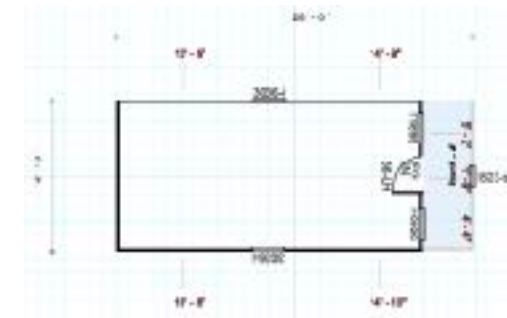

2023 (March) Single Wide Camping Cabin Price List

www.ShawneeStructures.com

6231 Lincoln Hwy, Bedford, PA 15522

814-623-8212 Fax 814-623-8218

| | Base Price Painted | Base Price Vinyl Siding w/Vinyl Railing | Foam Floor | Insulation: Batt Sidewalls & Ceiling | Pine Ceiling & Sidewalls |
|-------|--------------------|---|------------|--------------------------------------|--------------------------|
| 12x24 | \$9,800 | \$12,100 | \$864 | \$1,152 | \$6,400 |
| 12x28 | \$10,500 | \$12,900 | \$1,008 | \$1,344 | \$7,300 |
| 12x32 | \$11,500 | \$14,100 | \$1,152 | \$1,536 | \$8,100 |
| 12x36 | \$12,500 | \$15,200 | \$1,296 | \$1,728 | \$9,000 |
| 14x24 | \$11,200 | \$13,700 | \$1,008 | \$1,344 | \$7,000 |
| 14x28 | \$11,800 | \$14,400 | \$1,176 | \$1,568 | \$7,900 |
| 14x32 | \$12,300 | \$15,000 | \$1,344 | \$1,792 | \$8,800 |
| 14x36 | \$13,500 | \$16,400 | \$1,512 | \$2,016 | \$9,700 |
| 14x40 | \$14,300 | \$17,300 | \$1,680 | \$2,240 | \$10,600 |
| 15x28 | \$13,000 | \$15,800 | \$1,260 | \$1,680 | \$8,400 |
| 15x32 | \$14,300 | \$17,300 | \$1,440 | \$1,920 | \$9,300 |
| 15x36 | \$15,500 | \$18,700 | \$1,620 | \$2,160 | \$10,300 |
| 15x40 | \$16,500 | \$20,000 | \$1,800 | \$2,400 | \$11,200 |

Log Railing for Porches

12' Wide \$600

14' Wide \$700

15' Wide \$800

6' x 12' Corner Porch \$1,500

6' x 24' Porch \$3,000

Extra Rooms with Pine

12' Room \$1,400

12' x 28' Camping Cabin

Floor Plan MP1228 Starting at \$23,000

- 4' Porch 36" Door with Glass 5 insulated windows
- Insulation package including foam in floor, Finished interior in pine,
- Electric package 100 amp Box, Receptacles and lights customized by floor plan