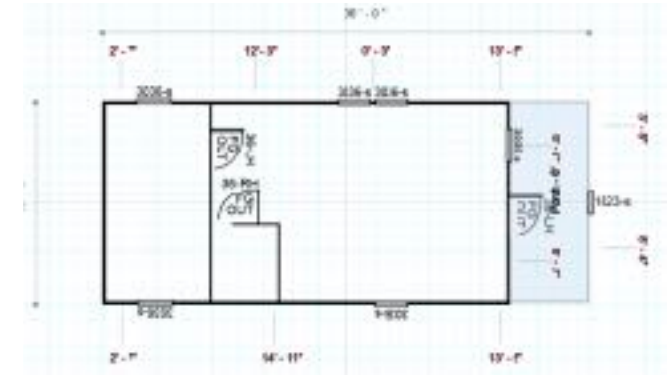

14' x 36' Camping Cabin

Floor Plan MP1436 Starting at \$34,000

- 6 Porch 36" Door with Glass 8 insulated windows
- Insulation package including foam in floor, Finished interior in pine includes 2 rooms
- Receptacles and lights customized by floor plan

15' x 36' Camping Cabin

Floor Plan MP1536 Starting at \$38,000

- 6 Porch 36" Door with Glass
- 8 insulated windows
- Insulation package including foam in floor, Finished interior in pine includes 2 rooms w/door
- Receptacles and lights customized by floor plan