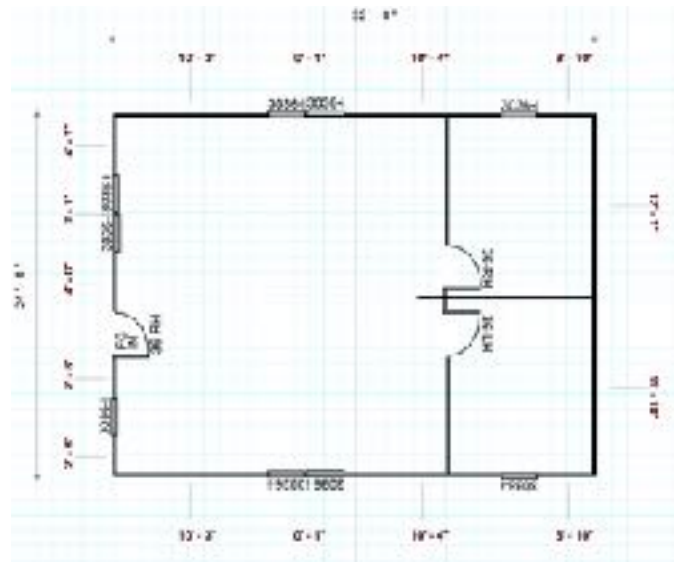

Design the shell of your camping cabin at idearoom.shawneestructures.com

Options for Double Wide Cabins

6' x 12' Corner Porch \$1,500

6' x 24' Porch \$3,000

24' x 28' Camping Cabin on Skids
Includes foam floor insulation

Floor Plan MP2428 Starting at \$43,000

24' x 28' Camping Cabin with 2x8 on Foundation,
2x6 Walls Does not include floor insulation
Floor Plan MP2428 Starting at \$45,000

- 36" Door with Glass
- 7 insulated windows
- Insulation package, Finished interior in pine includes 2 bedroom with doors,
- Electric package 100 amp Box, Receptacles and lights customized by floor plan

24' x 32' on Skids Shown with custom layout.

24' x 32' Camping Cabin on Skids
Includes foam floor insulation
Floor Plan MP2432 Starting at \$47,000

24' x 32' Camping Cabin with 2x8 on Foundation
2x6 sidewall, Does No floor insulation
Floor Plan MP2432 Starting at \$49,000