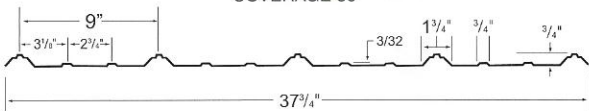

COVERAGE Our 3/4" rib with its anti-siphon feature gives you a weather-tight seal.

G-RIB PANEL CONFIGURATION
COVERAGE 36"