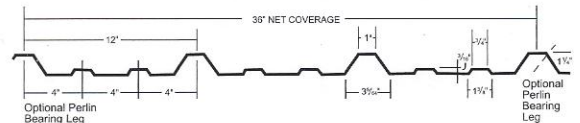

R-RIB PANEL CONFIGURATION