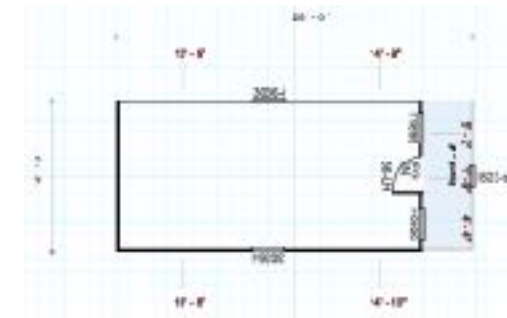

12' x 28' Camping Cabin

Floor Plan MP1228 \$19,100

- 4' Porch 36" Door with Glass 5 insulated windows
- Insulation package including foam in floor, Finished interior in pine,
- Electric package 100 amp Box, 7 receptacles, 2 GFI Rec, 2 Light on switch

14' x 36' Camping Cabin

Floor Plan MP1436 \$28,850

- 6 Porch 36" Door with Glass 8 insulated windows
- Insulation package including foam in floor, Finished interior in pine includes 2 rooms
- Electric package 100 amp Box, 9 receptacles, 2 GFI Rec, 5 Light with switches