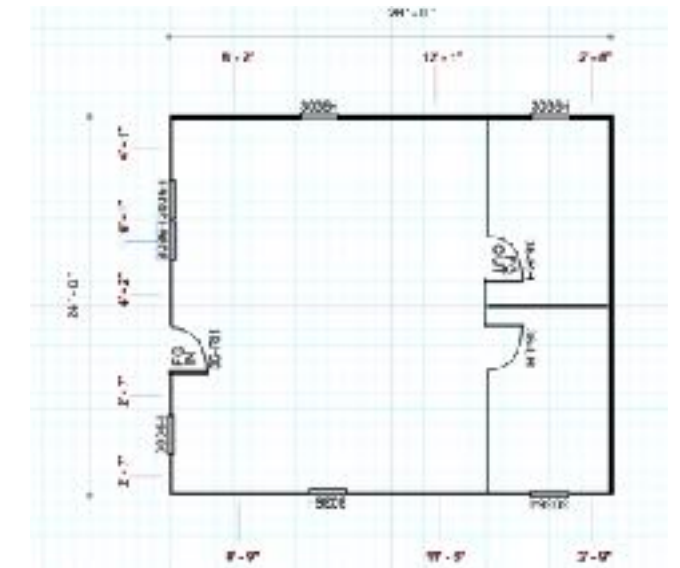

24' x 32' Camping Cabin with 2x8 on Foundation 2x6 sidewall, Does not include floor insulation Floor Plan MP2432 $42,450

- 36" Door with Glass
- 9 insulated windows
- Insulation package, Finished interior in pine includes 2 bedroom with door,
- Electric package 100 amp Box, 18 receptacles, 2 GFI Rec, 4 Lights & 4 switches

24' x 36' Camping Cabin on Skids Includes foam insulation in floor Floor Plan MP2436 $46,350