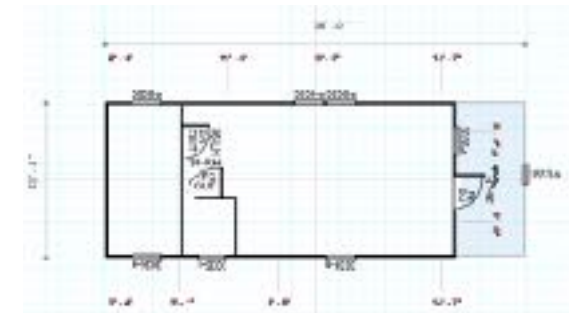

12' x 28' Camping Cabin

Floor Plan MP1228 \$19,100

- 4' Porch 36" Door with Glass 5 insulated windows
- Insulation package including foam in floor, Finished interior in pine,
- Electric package 100 amp Box, 7 receptacles, 2 GFI Rec, 2 Light on switch

14' x 36' Camping Cabin

Floor Plan MP1436 \$28,850

- 6 Porch 36" Door with Glass 8 insulated windows
- Insulation package including foam in floor, Finished interior in pine includes 2 rooms
- Electric package 100 amp Box, 9 receptacles, 2 GFI Rec, 5 Light with switches