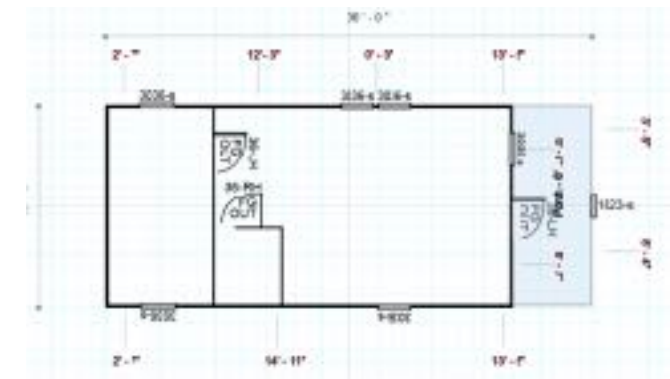

12' x 28' Camping Cabin

Floor Plan MP1228 \$19,100

- 4' Porch 36" Door with Glass 5 insulated windows
- Insulation package including foam in floor, Finished interior in pine,
- Electric package 100 amp Box, 7 receptacles, 2 GFI Rec, 2 Light on switch

14' x 36' Camping Cabin

Floor Plan MP1436 \$28,850

- 6 Porch 36" Door with Glass 8 insulated windows
- Insulation package including foam in floor, Finished interior in pine includes 2 rooms
- Electric package 100 amp Box, 9 receptacles, 2 GFI Rec, 5 Light with switches

15' x 36' Camping Cabin

Floor Plan MP1536 \$31,750

- 6 Porch 36" Door with Glass
- 8 insulated windows
- Insulation package including foam in floor, Finished interior in pine includes 2 rooms w/door
- Electric package 100 amp Box, 9 receptacles,
- 2 GFI Rec, 5 Light & switches