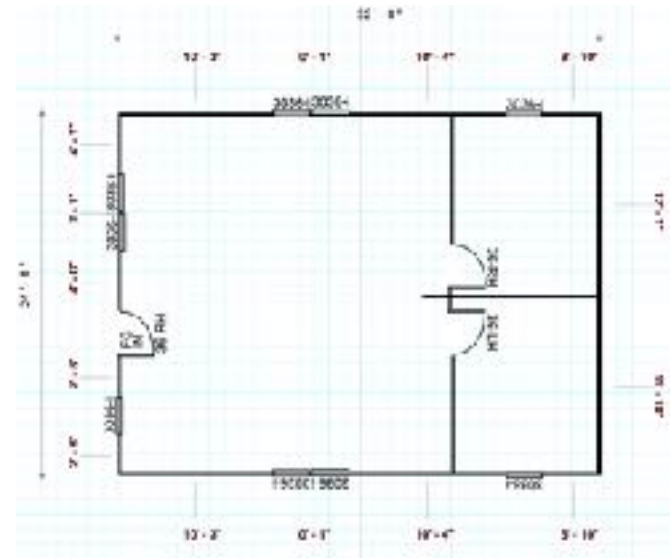

24' x 28' Camping Cabin on Skids Includes foam floor insulation Floor Plan MP2428 $37,150

24' x 28' Camping Cabin with 2x8 on Foundation, 2x6 Walls Does not include floor insulation Floor Plan MP2428 $38,750

- 36" Door with Glass
- 7 insulated windows
- Insulation package, Finished interior in pine includes 2 bedroom with doors,
- Electric package 100 amp Box, 18 receptacles, 2 GFI Rec, 4 Lights & 4 switches