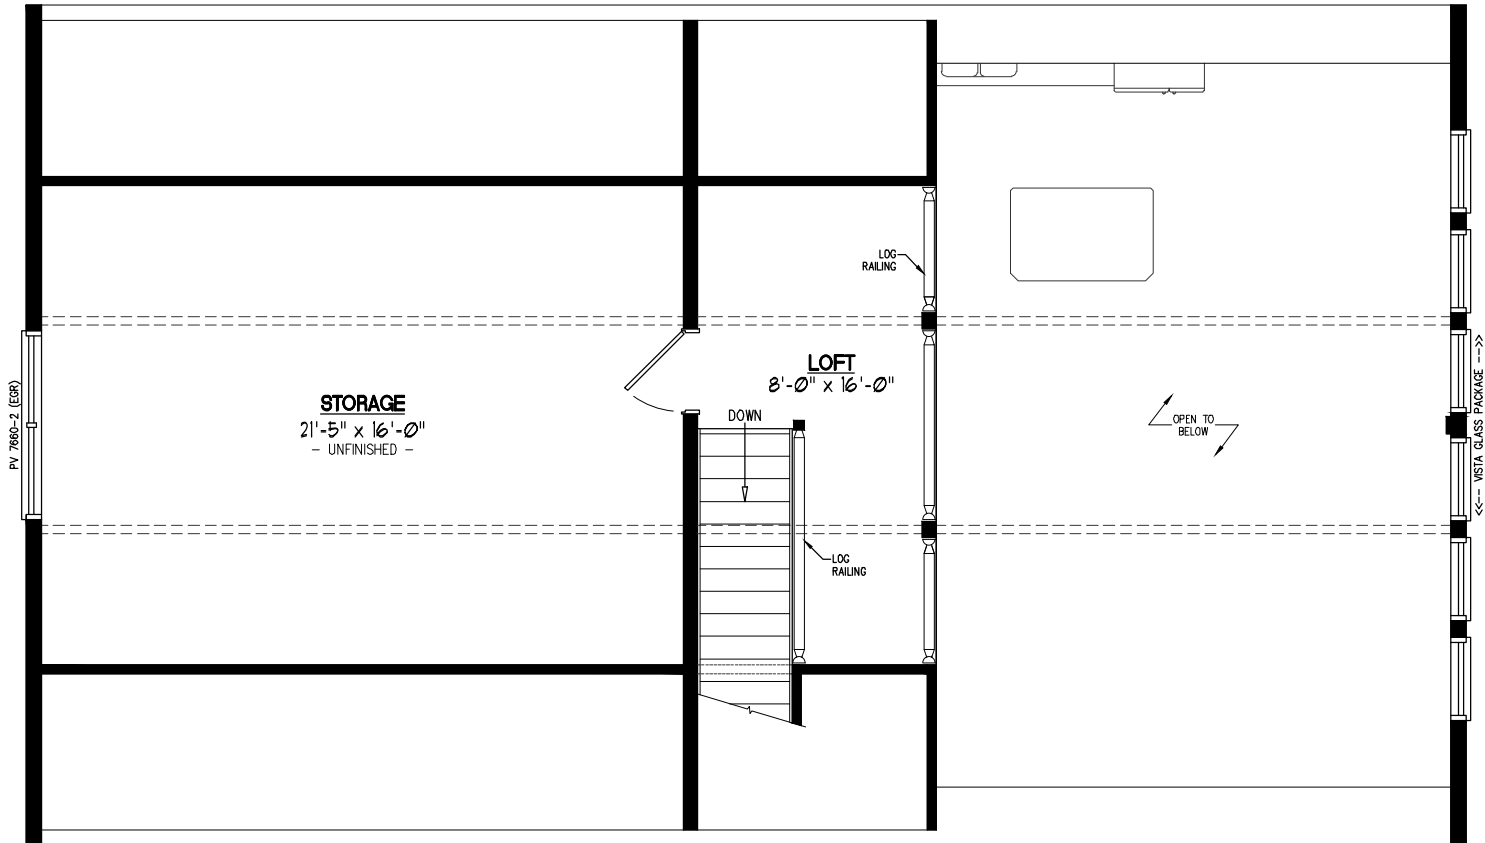

28x48 MOUNTAINEER DELUXE Plan #28MD1405

28x48 MOUNTAINEER DELUXE Plan #28MD1405 2nd Floor